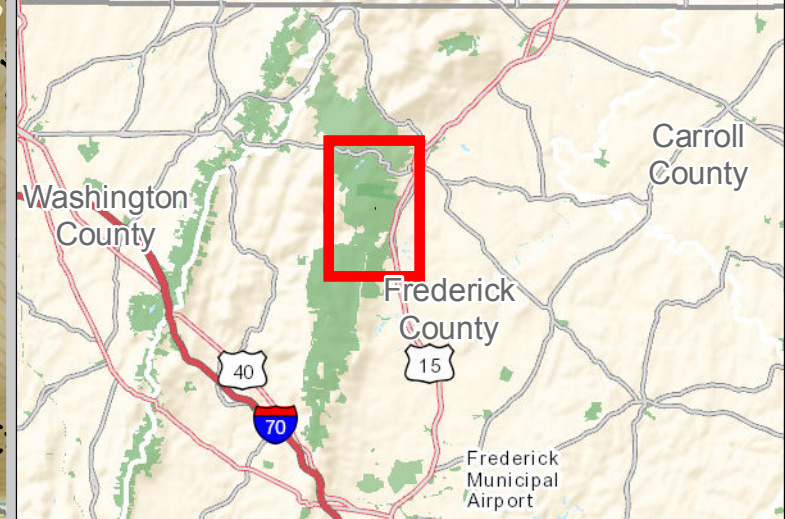

**Location of Cunningham Falls State Park**

*Attention:  
Boardwalk Trail is  
Not Thru Trail*  
Boardwalk Tr.

To Gambrill State Park

More Park Info...

**LEGEND**

- Parking
- Restroom
- Park Office
- Accessible Features
- Trail (color indicates Blaze)
- Park Boundary (Approx.)
- Other Protected Lands
- Federal Lands
- Roads
- 20' Contour Interval (from USGS)
- Shelter
- Campground
- Boat Ramp