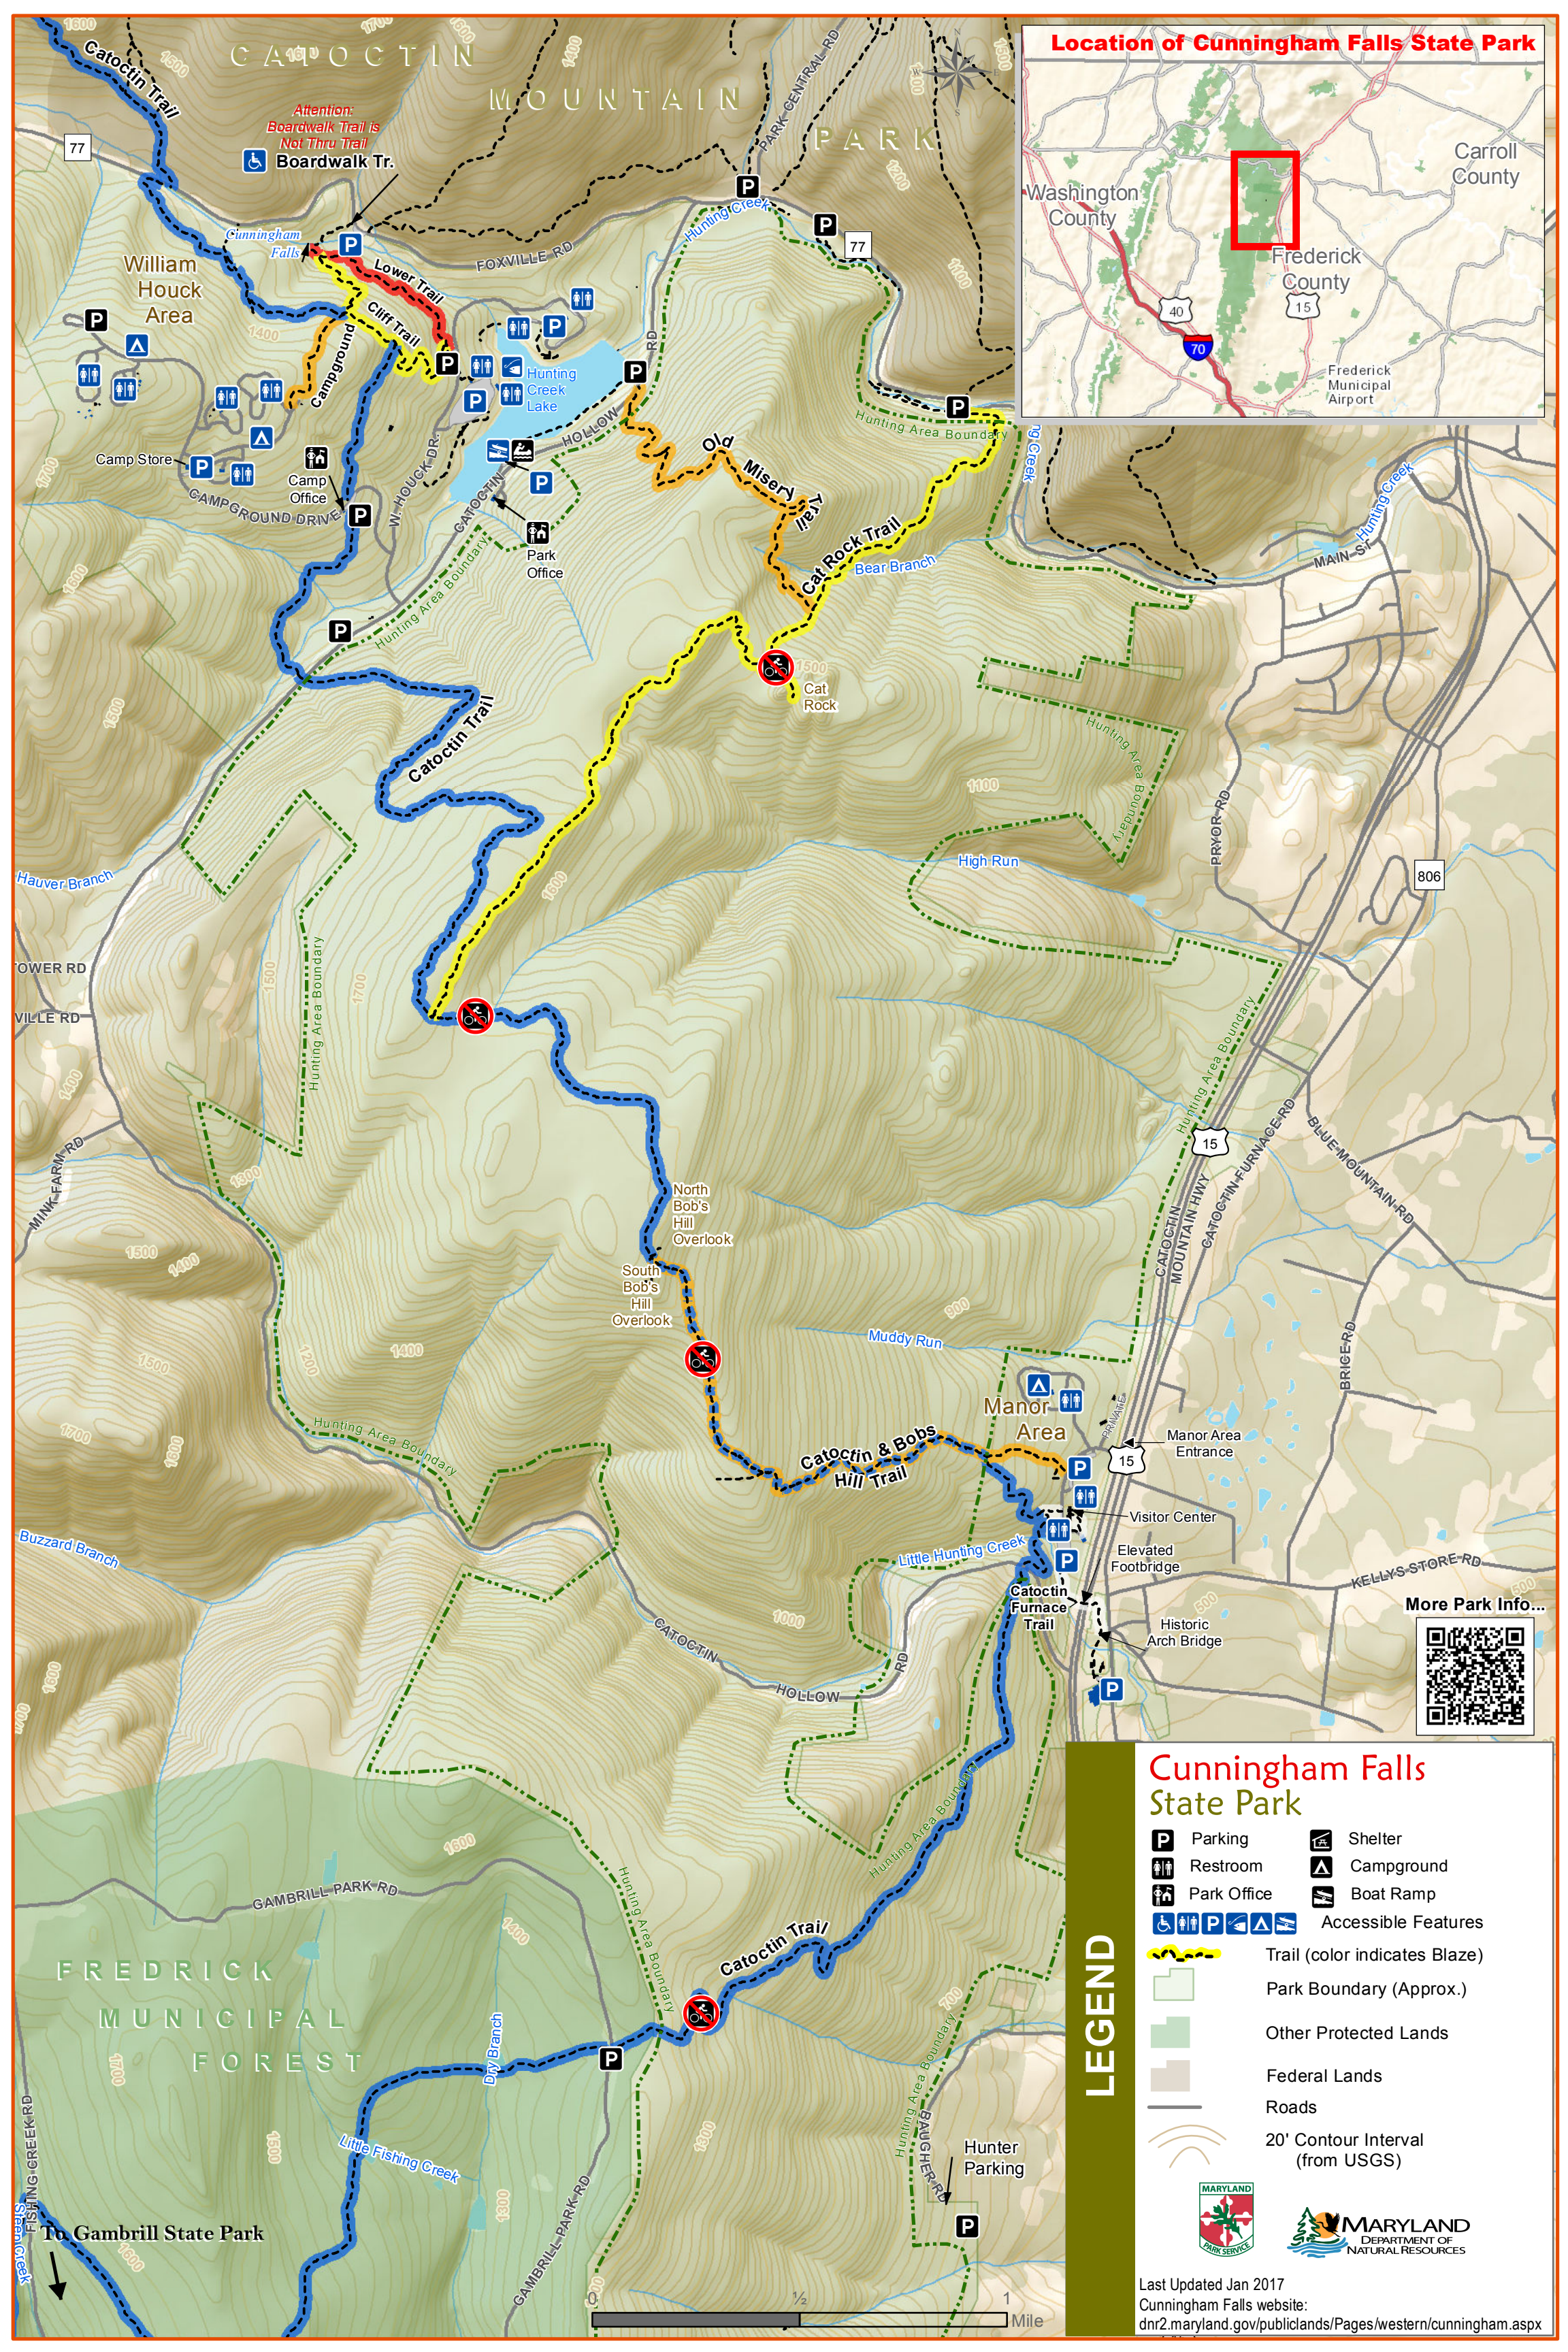

**Location of Cunningham Falls State Park**

*Attention:  
Boardwalk Trail is  
Not Thru Trail*  
Boardwalk Tr.

To Gambrill State Park

More Park Info...

**LEGEND**

- Parking
- Restroom
- Park Office
- Accessible Features
- Trail (color indicates Blaze)
- Park Boundary (Approx.)
- Other Protected Lands
- Federal Lands
- Roads
- 20' Contour Interval (from USGS)
- Shelter
- Campground
- Boat Ramp

Last Updated Jan 2017  
Cunningham Falls website:  
[dnr2.maryland.gov/publiclands/Pages/western/cunningham.aspx](http://dnr2.maryland.gov/publiclands/Pages/western/cunningham.aspx)